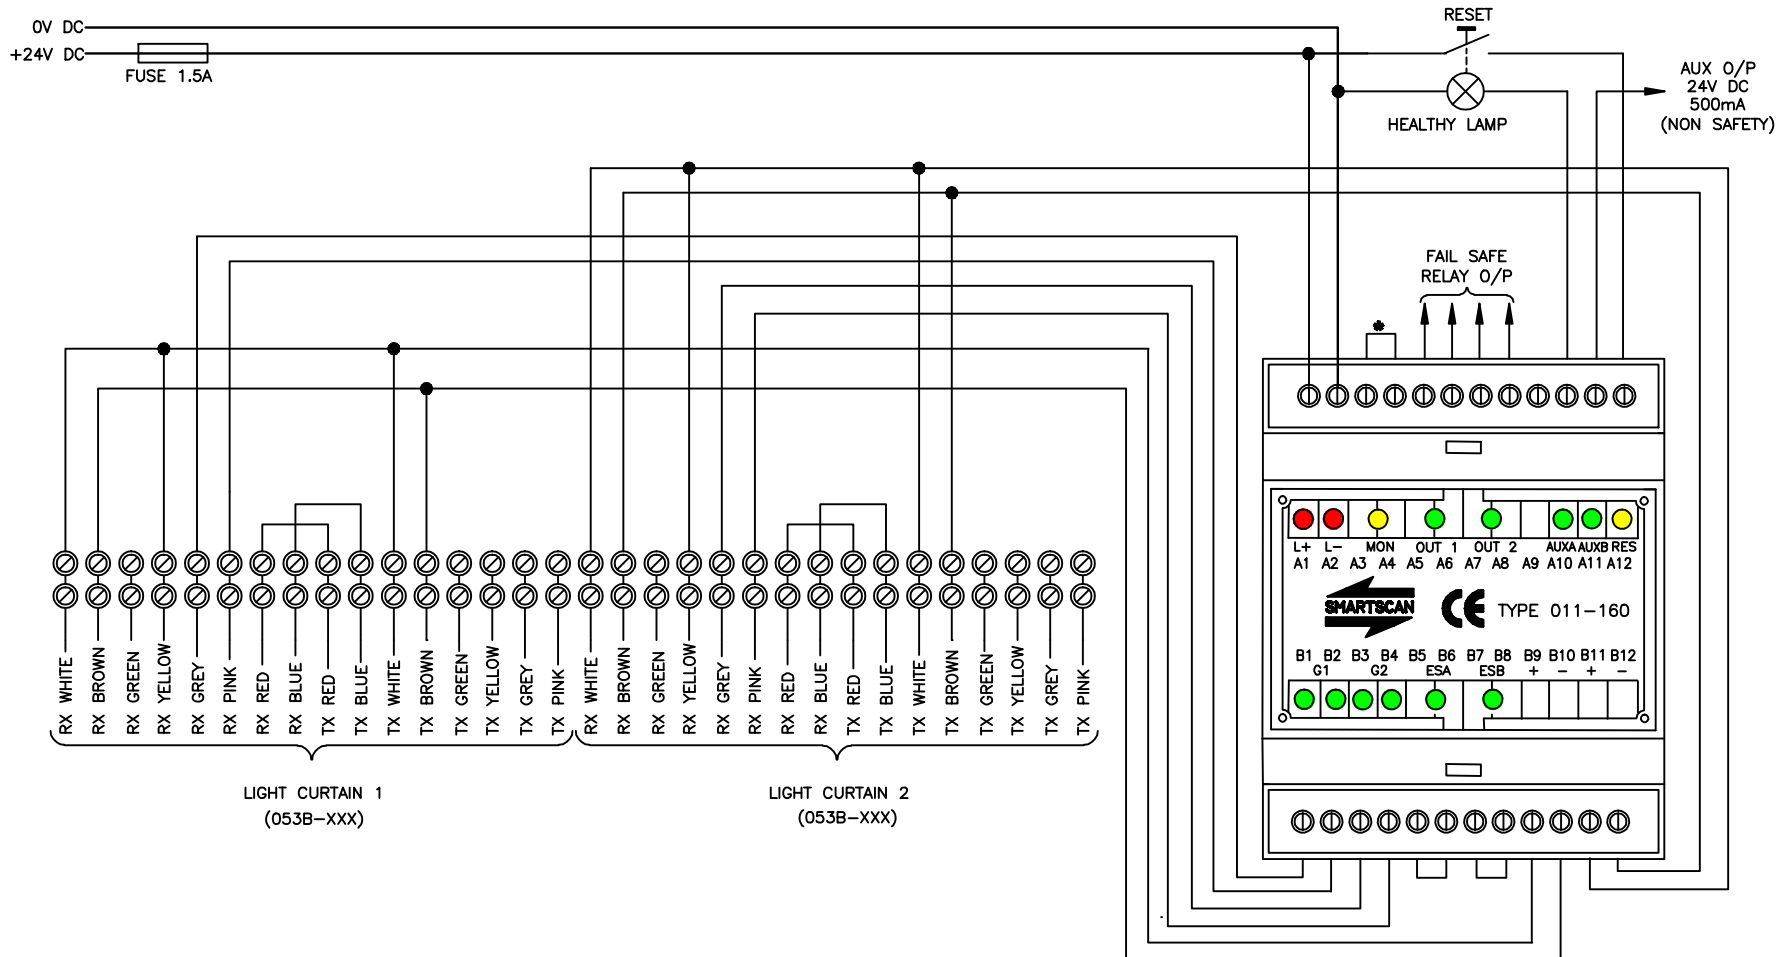

# DUAL T4 (053B) SERIES LIGHT CURTAIN CONNECTION TO MFU 011-160

CD356 - 150216

• = FIT LINK IF NOT MONITORING EXTERNAL RELAY

Note T4 (053B) light curtain needs to be set in Auto-start configuration via dipswitch setting. refer to T4 (053B) light curtain installation guide.