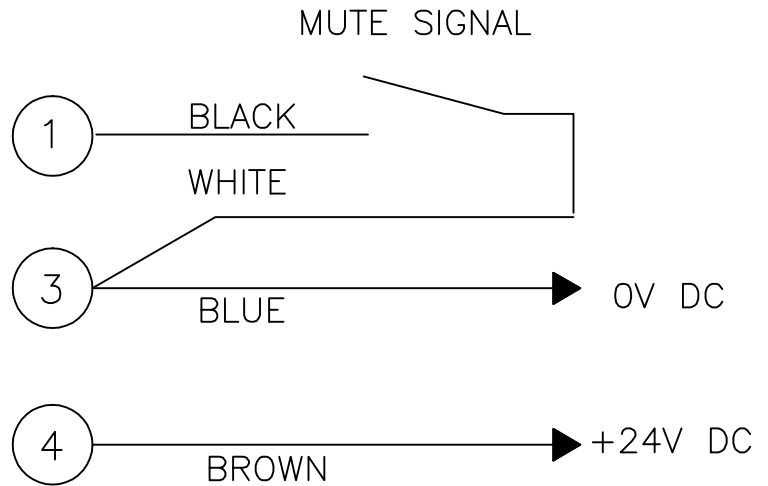

INSTALLATION SHEET

8000 SAFETY LIGHT CURTAIN
CD182/210305

FOR FOTEK AG-4MRE POL MIRROR REFLEX

8000 SERIES MUTE INPUT CABLE (5m) & SOCKET
FOR CONNECTING AN EXTERNAL MUTE SENSOR

'FIXED' PLUG ON RECEIVER
(VIEWED FROM FRONT)

'FREE' SOCKET FROM MUTE PLUG
TO RECEIVER HEAD
(VIEWED FROM REAR)