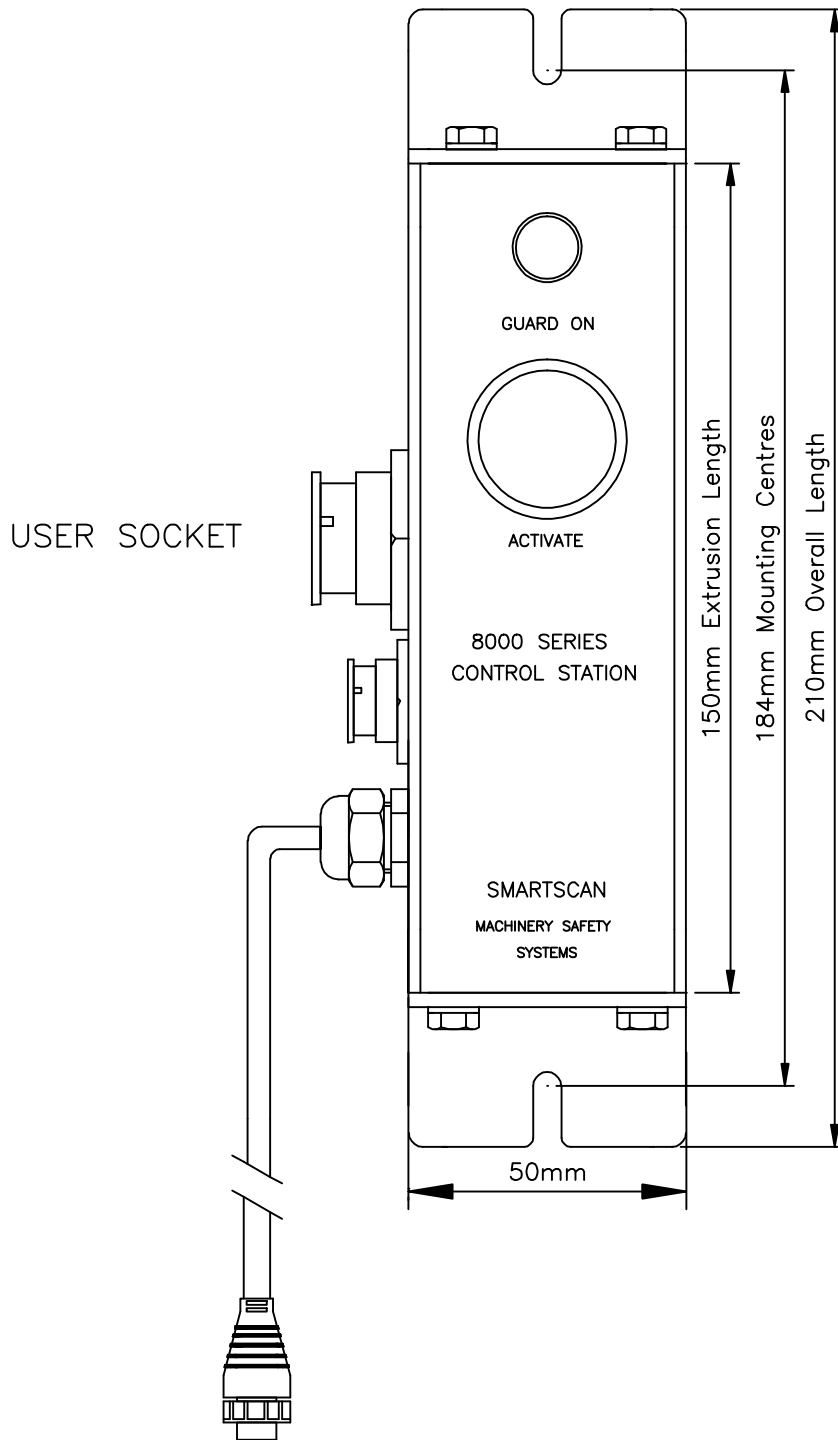

8000 PUSH BUTTON RESET STATION

END USER		CUST. APPROVAL		REV.1	FOR	DRG.No. 087-007	
				REV.2	CUST O/N	SHEET 1 CONT 1	
WK NUM	DELIVER	SS BUILD APPROVAL	REV.3	DRG.TITLE		BY	MADE
ISSUE		P. McNICOL	REV.4	8000 PUSH BUTTON RESET STATION		IAIN WICKS	04-08-05
						SMARTSCAN	