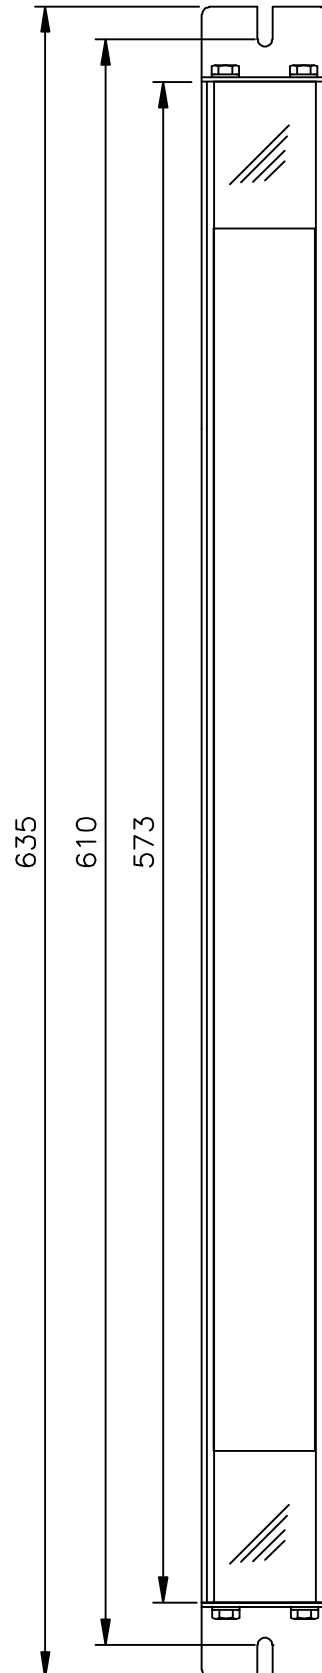

8000 MODEL 083E501

TRANSCIEVER HEAD

MIRROR HEAD

END USER	CUST. APPROVAL	REV.1	FOR	DRG.No. PD0076
		REV.2	CUST O/N	SHEET 1 CONT 1
WK NUM ISSUE DELIVER	SS BUILD APPROVAL M. HUDSON	REV.3	DRG.TITLE 8000 MODEL 083E501	BY IAIN WICKS MADE 02-08-05
		REV.4		SMARTSCAN