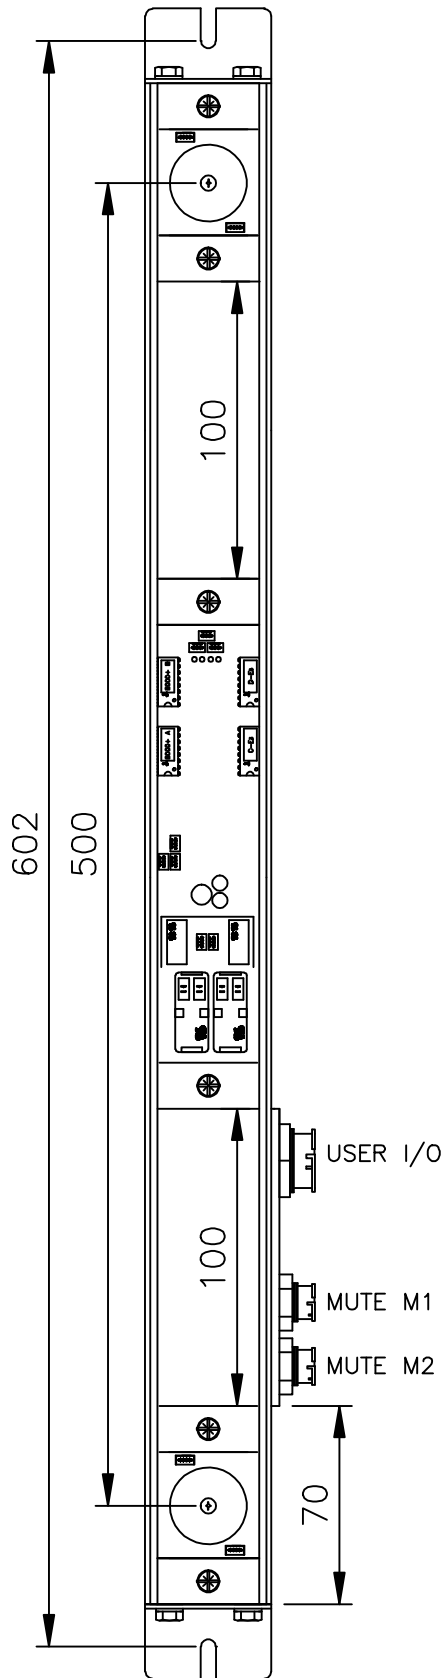

8000 MODEL 083E501

TRANSCIEVER HEAD

MIRROR HEAD

END USER	CUST. APPROVAL	REV.1	FOR	DRG.No. PD0076
		REV.2	CUST O/N	SHEET 1 CONT 1
WK NUM ISSUE DELIVER	SS BUILD APPROVAL M. HUDSON	REV.3	DRG.TITLE 8000 MODEL 083E501	BY IAIN WICKS MADE 02-08-05
		REV.4		SMARTSCAN